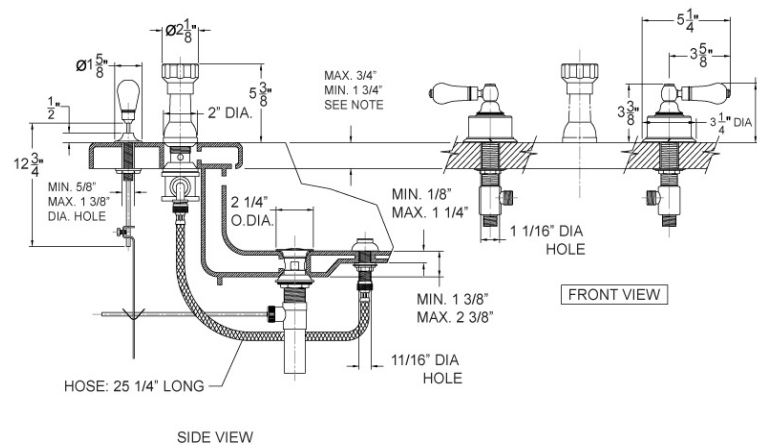

Four Hole Bidet Set Model K4270_003

FEATURES

- Style: Baroque Treasures
- Collection: Regent
- 5/8" (16mm) min. to 1-3/8" (35mm) max. hole size for pop-up rod
- 1-1/16" (27mm) hole size for valves
- Pop-up drain with lift rod and tailpiece
- Vertical Spray

NOTE:

HOLE TO BE CENTER ON OPENING AS SHOWN ON DIAGRAM.

WARRANTY

- Limited Lifetime

COMPLIES WITH

- A112.18.1-05/CSA B125.1-2005-CERTIFIED
- cUPC-CERTIFIED
- UPC-CERTIFIED

Four Hole Bidet Set Model K4271_003

FEATURES

- Style: Baroque Treasures
- Collection: Regent
- 5/8" (16mm) min. to 1-3/8" (35mm) max. hole size for pop-up rod
- 1-1/16" (27mm) hole size for valves
- Pop-up drain with lift rod and tailpiece
- Vertical Spray