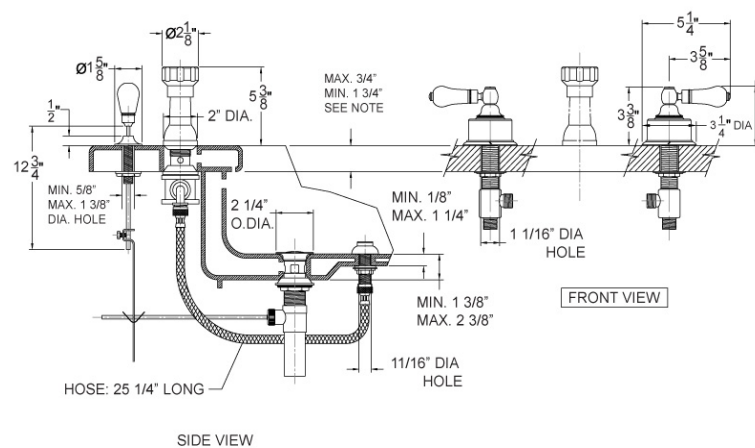

WARRANTY

- Limited Lifetime

COMPLIES WITH

- A112.18.1-05/CSA B125.1-2005-CERTIFIED
- cUPC-CERTIFIED
- UPC-CERTIFIED

NOTE:

HOLE TO BE CENTER ON OPENING AS SHOWN ON DIAGRAM.

Four Hole Bidet Set Model K4273_003

FEATURES

- Style: Baroque Treasures
- Collection: Regent
- 5/8" (16mm) min. to 1-3/8" (35mm) max. hole size for pop-up rod
- 1-1/16" (27mm) hole size for valves
- Pop-up drain with lift rod and tailpiece
- Vertical Spray