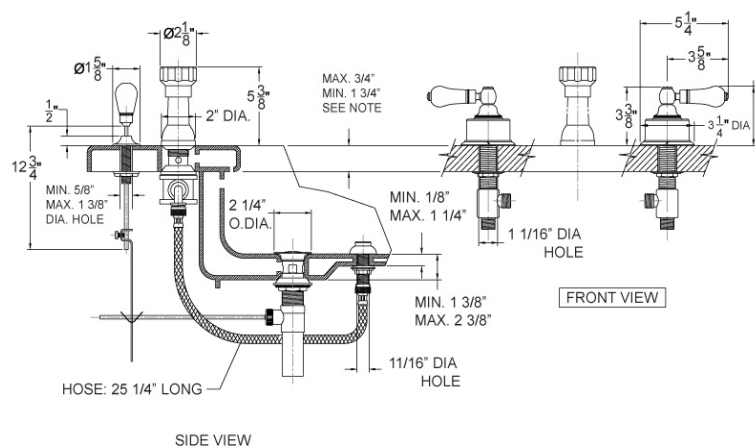

WARRANTY

- Limited Lifetime

COMPLIES WITH

- A112.18.1-05/CSA B125.1-2005-CERTIFIED
- cUPC-CERTIFIED
- UPC-CERTIFIED

NOTE:

HOLE TO BE CENTER ON OPENING AS SHOWN ON DIAGRAM.

Four Hole Bidet Set Model K4272_003

FEATURES

- Style: Baroque Treasures
- Collection: Regent
- 5/8" (16mm) min. to 1-3/8" (35mm) max. hole size for pop-up rod
- 1-1/16" (27mm) hole size for valves
- Pop-up drain with lift rod and tailpiece
- Vertical Spray