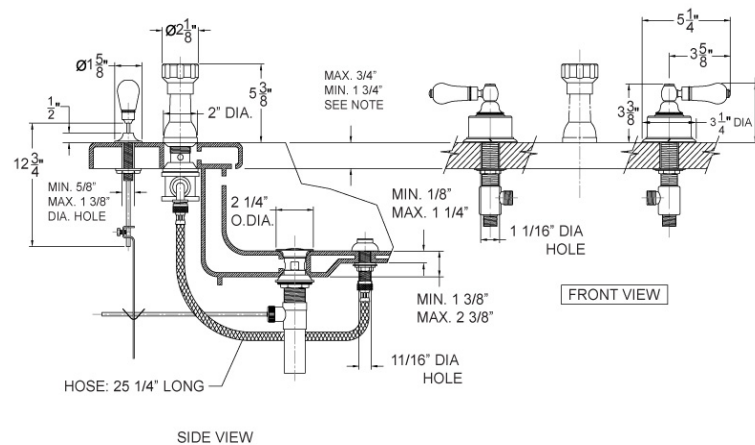

FEATURES

- Style: Baroque Treasures
- Collection: Regent
- 5/8" (16mm) min. to 1-3/8" (35mm) max. hole size for pop-up rod
- 1-1/16" (27mm) hole size for valves
- Pop-up drain with lift rod and tailpiece
- Vertical Spray

NOTE:

HOLE TO BE CENTER ON OPENING AS SHOWN ON DIAGRAM.

WARRANTY

- Limited Lifetime

COMPLIES WITH

- A112.18.1-05/CSA B125.1-2005-CERTIFIED
- cUPC-CERTIFIED
- UPC-CERTIFIED

Four Hole Bidet Set Model K4274_003